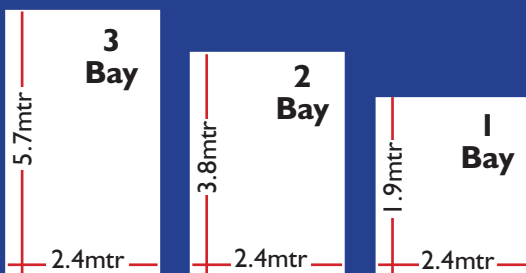

SPECIFICATIONS:

Apex height 2.4mtr

Lintel height 1.2mtr

Bay width 1.9mtr

OPTIONAL EXTRAS & ACCESSORIES:

- Colour steel
- Enclosed inner walls
- Gates
- 145 x 45 flooring
- Railing

MODULAR DESIGN:

- Pre cut components
- Simple, graphic step by step instructions
- Freight free kitset to your nearest agent
- Easily assembled on site or can be pre assembled
- Contact your nearest agent for an obligation free quote