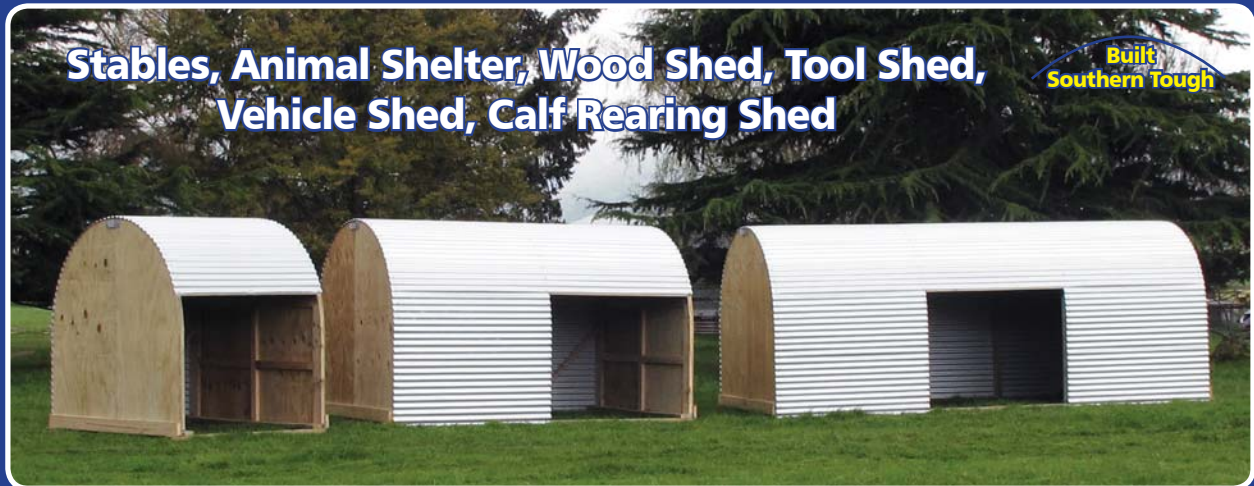

GREAT SOUTHERN GROUP

Gypsy Open Bay

Built to withstand the harshest conditions and treatment

Relocatable, skid mounted, multi purpose and quick step by step assembly

FEATURES INCLUDE:

- Top quality zinalume
- Superior structural designs
- 145 x 45 & 90 x 45 Premium treated dressed timber framing
- Skid mounted with towing holes
- Easily relocated (towable)
- Option to open any combination of bay

SPECIFICATIONS:

Apex height 2.4mtr

Lintel height 1.2mtr

Bay width 1.9mtr

OPTIONAL EXTRAS & ACCESSORIES:

- Colour steel
- Enclosed inner walls
- Gates
- 145 x 45 flooring
- Railing

MODULAR DESIGN:

- Pre cut components
- Simple, graphic step by step instructions
- Freight free kitset to your nearest agent
- Easily assembled on site or can be pre assembled
- Contact your nearest agent for an obligation free quote

BUILT SOUTHERN TOUGH