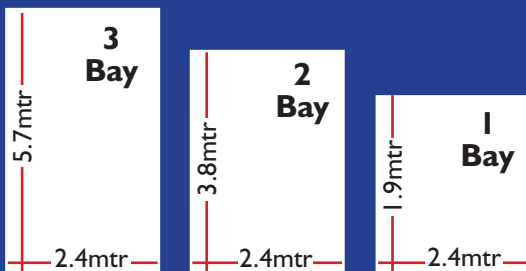

Apex height 2.4mtr

Lintel height 2.4mtr

Bay width 2.4mtr

OPTIONAL EXTRAS & ACCESSORIES:

- Colour steel
- Enclosed inner walls
- Gates
- 145 x 45 flooring
- Railing

MODULAR DESIGN:

- Pre cut components
- Simple, graphic step by step instructions
- Freight free kitset to your nearest agent
- Easily assembled on site or can be pre assembled
- Contact your nearest agent for an obligation free quote