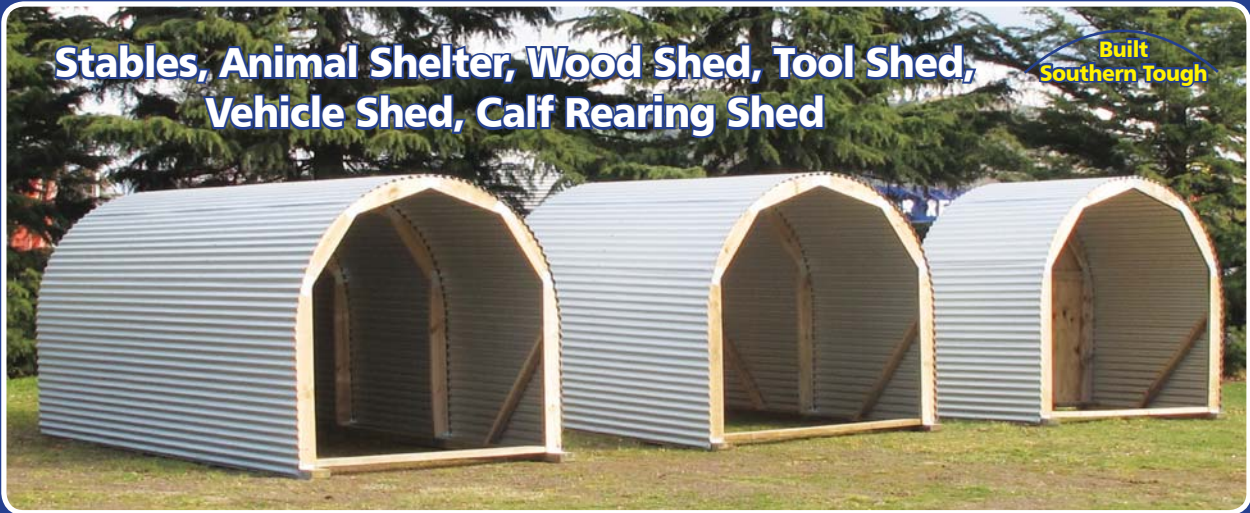

Gypsy Standard

Stables, Animal Shelter, Wood Shed, Tool Shed,
Vehicle Shed, Calf Rearing Shed

Built
Southern Tough

Built to withstand the harshest conditions and treatment

Relocatable, skid mounted, multi purpose and quick step by step assembly

FEATURES INCLUDE:

- Top quality zinalume
- Superior structural designs
- 145 x 45 & 90 x 45 Premium treated dressed timber framing
- Skid mounted with towing holes
- Easily relocated (towable)

SPECIFICATIONS:

Apex height 2.4mtr

Lintel height 2.4mtr

Bay width 2.4mtr

OPTIONAL EXTRAS & ACCESSORIES:

- Colour steel
- Enclosed inner walls
- Gates
- 145 x 45 flooring
- Railing

MODULAR DESIGN:

- Pre cut components
- Simple, graphic step by step instructions
- Freight free kitset to your nearest agent
- Easily assembled on site or can be pre assembled
- Contact your nearest agent for an obligation free quote